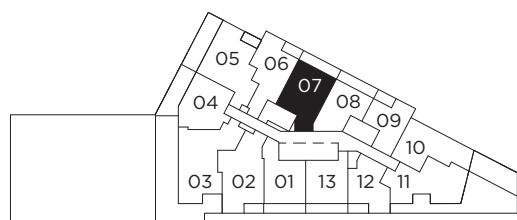

LIBERTY MARKET
TOWER

LT 611-B

ONE BEDROOM + FLEX 611 SQ.FT.
BALCONY 95 SQ.FT.

Level 9

Level 10

Level 11-15

All dimensions, specifications and drawings are approximate. Exterior wall, windows, balcony and terrace conditions vary. Actual square footage may vary from the stated floorplan. E. & O. E. Furniture not included. Refer to Keyplate for unit location and orientation.