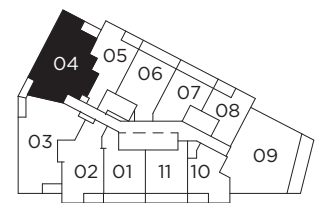

# LT 1042

THREE BEDROOM + STUDY 1042 SQ.FT.  
LEVEL 25 | TERRACE 81 SQ.FT. + BALCONY 43 SQ.FT.  
LEVEL 26-27 | BALCONY 43 SQ.FT. + 38 SQ.FT.

Level 25

Level 26-27

All dimensions, specifications and drawings are approximate. Exterior wall, windows, balcony and terrace conditions vary. Actual square footage may vary from the stated floorplan. E. & O. E. Furniture not included. Refer to Keyplate for unit location and orientation.