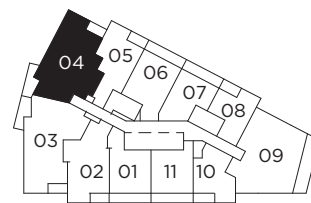

# LT 1042

THREE BEDROOM + STUDY 1042 SQ.FT.  
LEVEL 25 | TERRACE 81 SQ.FT. + BALCONY 43 SQ.FT.  
LEVEL 26-27 | BALCONY 43 SQ.FT. + 38 SQ.FT.

Level 25

Level 26-27

All dimensions, specifications and drawings are approximate. Exterior wall, windows, balcony and terrace conditions vary. Actual square footage may vary from the stated floorplan. E. & O. E. Furniture not included. Refer to Keyplate for unit location and orientation.