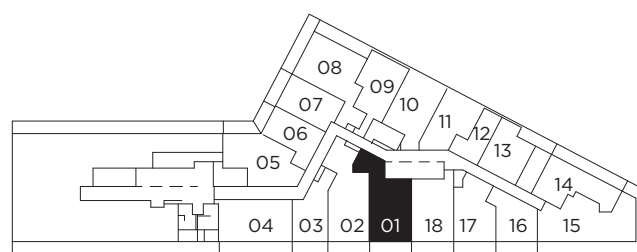

LIBERTY MARKET
TOWER

LT 836

TWO BEDROOM + FLEX 836 SQ.FT.
TERRACE 108 SQ.FT.

Level 7

All dimensions, specifications and drawings are approximate. Exterior wall, windows, balcony and terrace conditions vary. Actual square footage may vary from the stated floorplan. E. & O. E. Furniture not included. Refer to Keyplate for unit location and orientation.