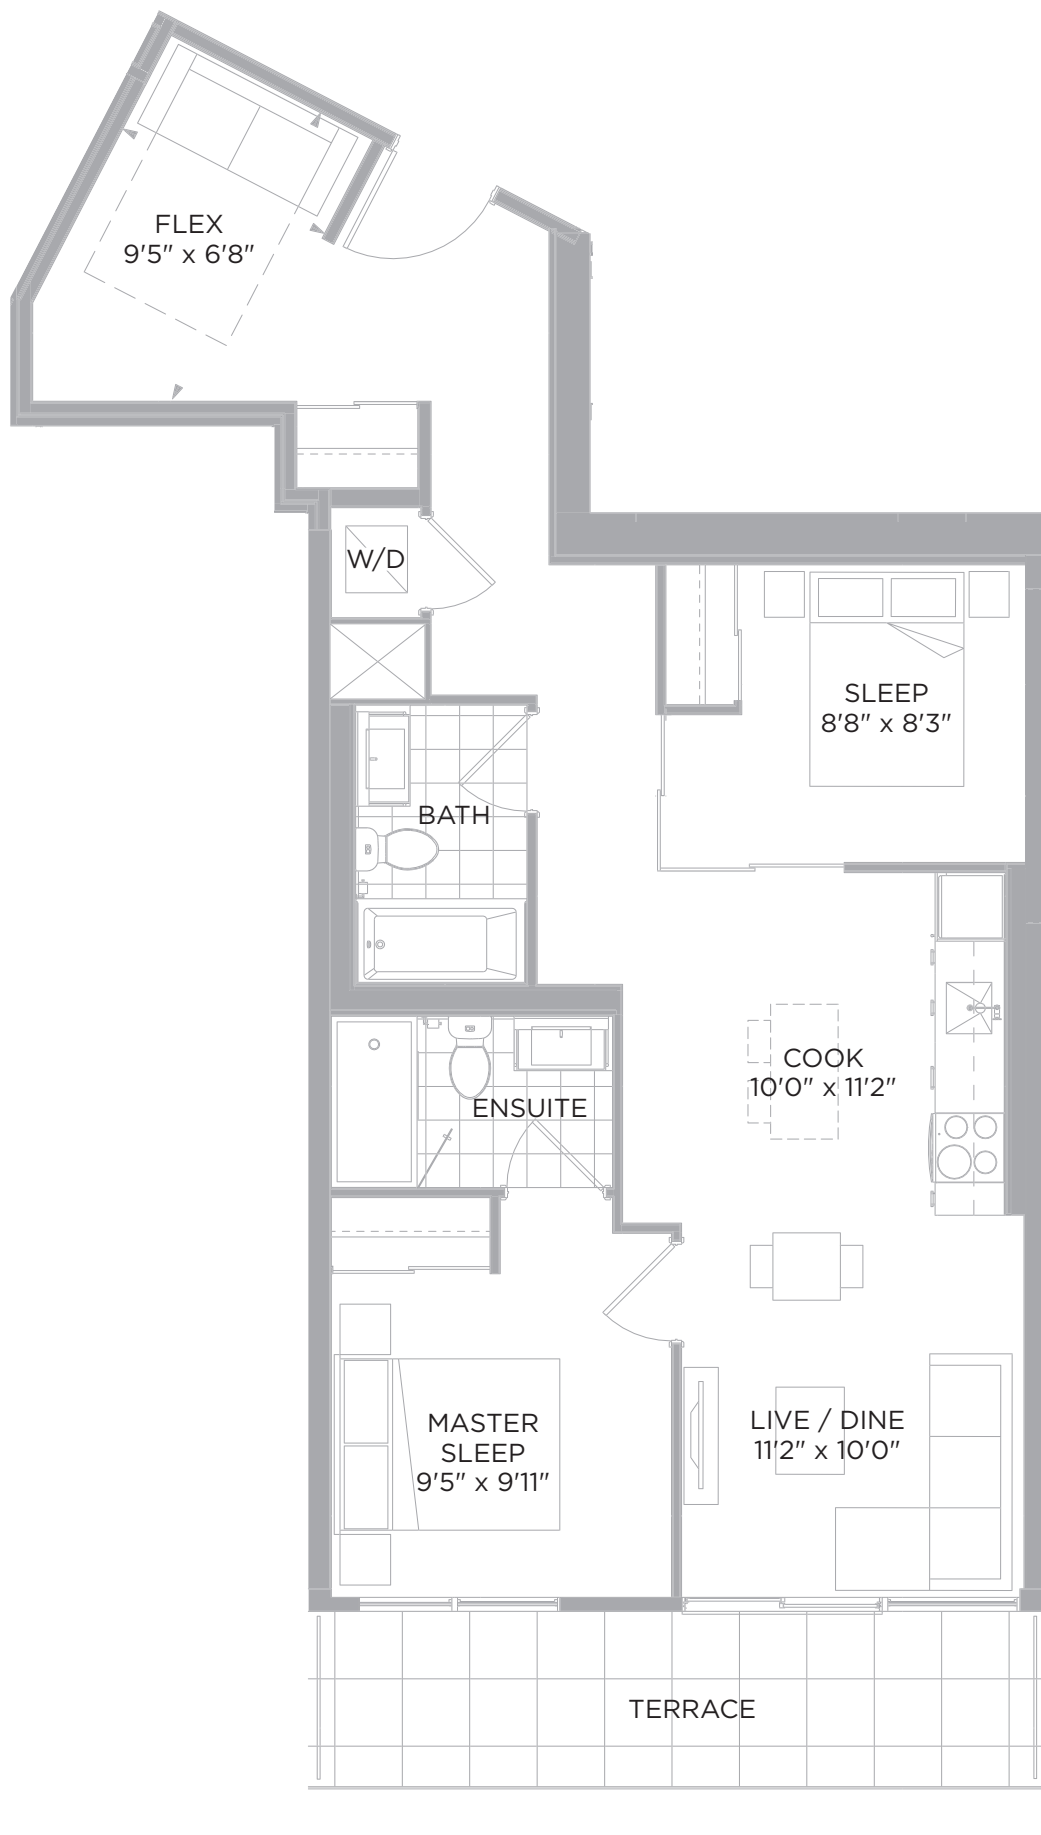

LIBERTY MARKET
TOWER

LT 836

TWO BEDROOM + FLEX 836 SQ.FT.
TERRACE 108 SQ.FT.

Level 7

All dimensions, specifications and drawings are approximate. Exterior wall, windows, balcony and terrace conditions vary. Actual square footage may vary from the stated floorplan. E. & O. E. Furniture not included. Refer to Keyplate for unit location and orientation.