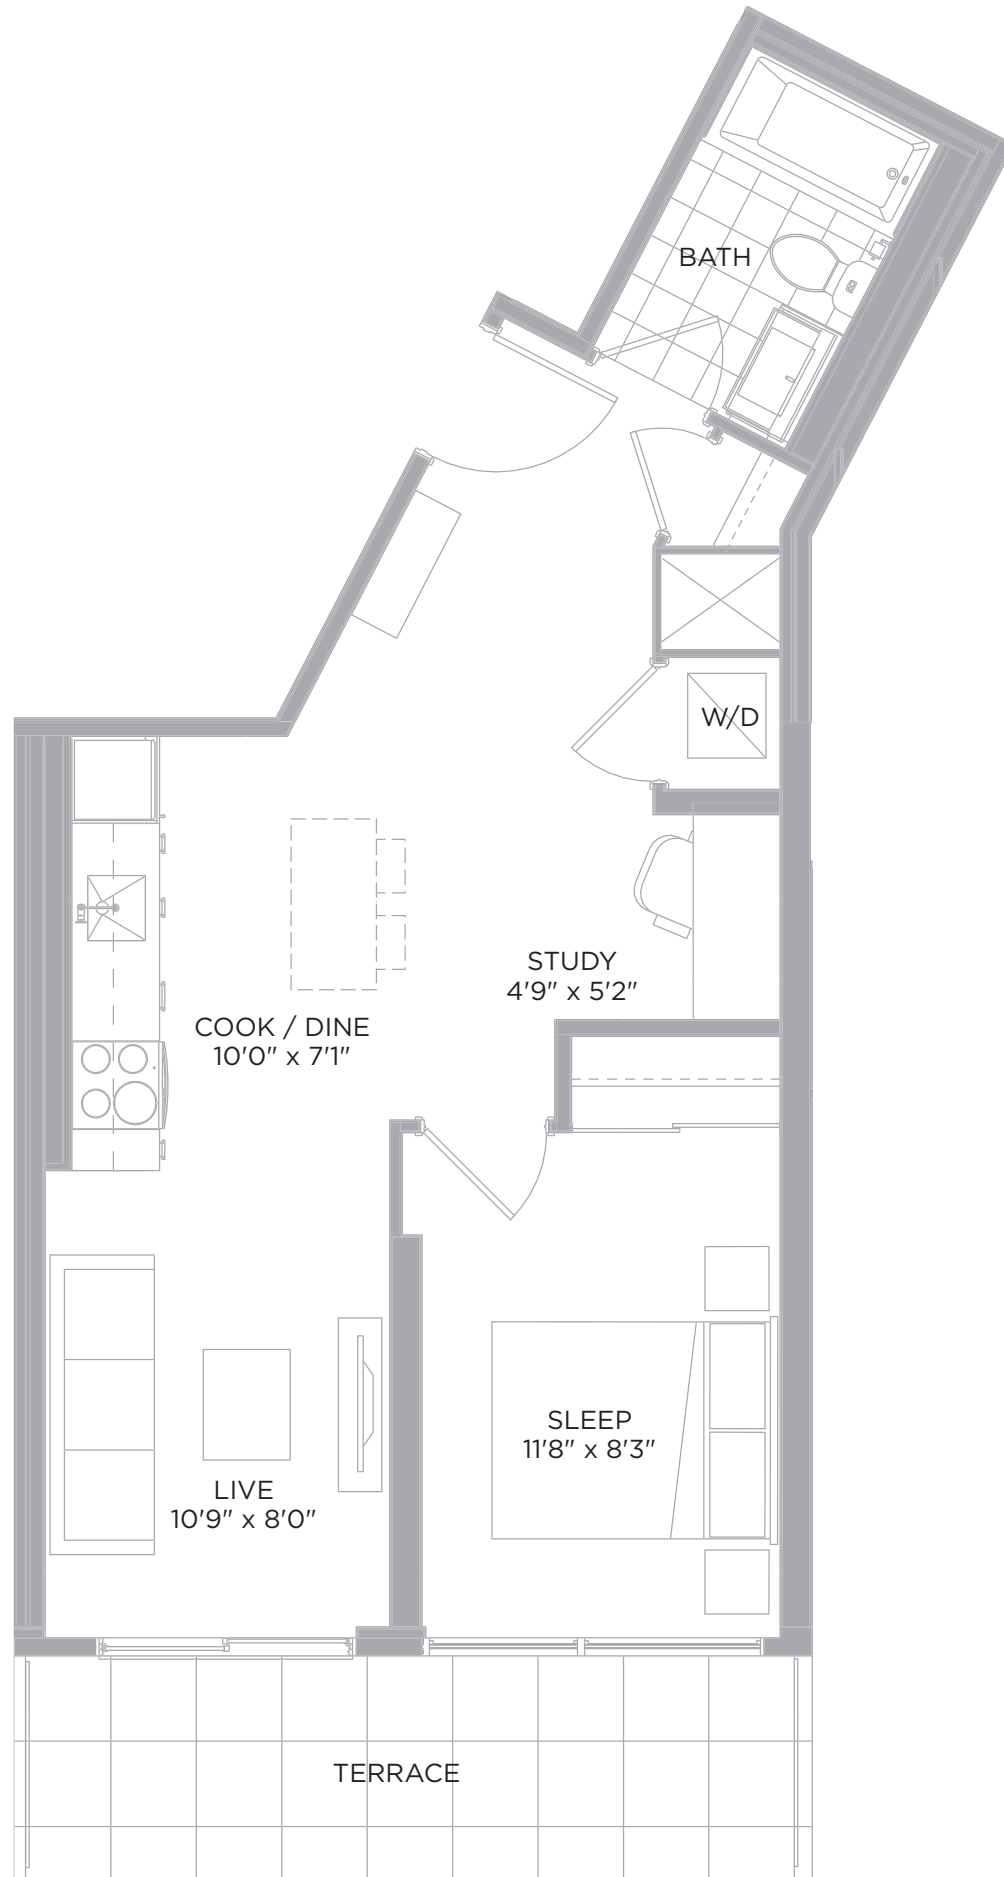

LIBERTY MARKET
TOWER

LT 516

ONE BEDROOM + STUDY 516 SQ.FT.
TERRACE 92 SQ.FT.

Level 7