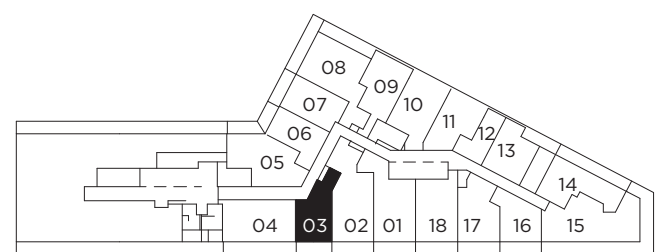

LIBERTY MARKET
TOWER

LT 516

ONE BEDROOM + STUDY 516 SQ.FT.
TERRACE 92 SQ.FT.

Level 7