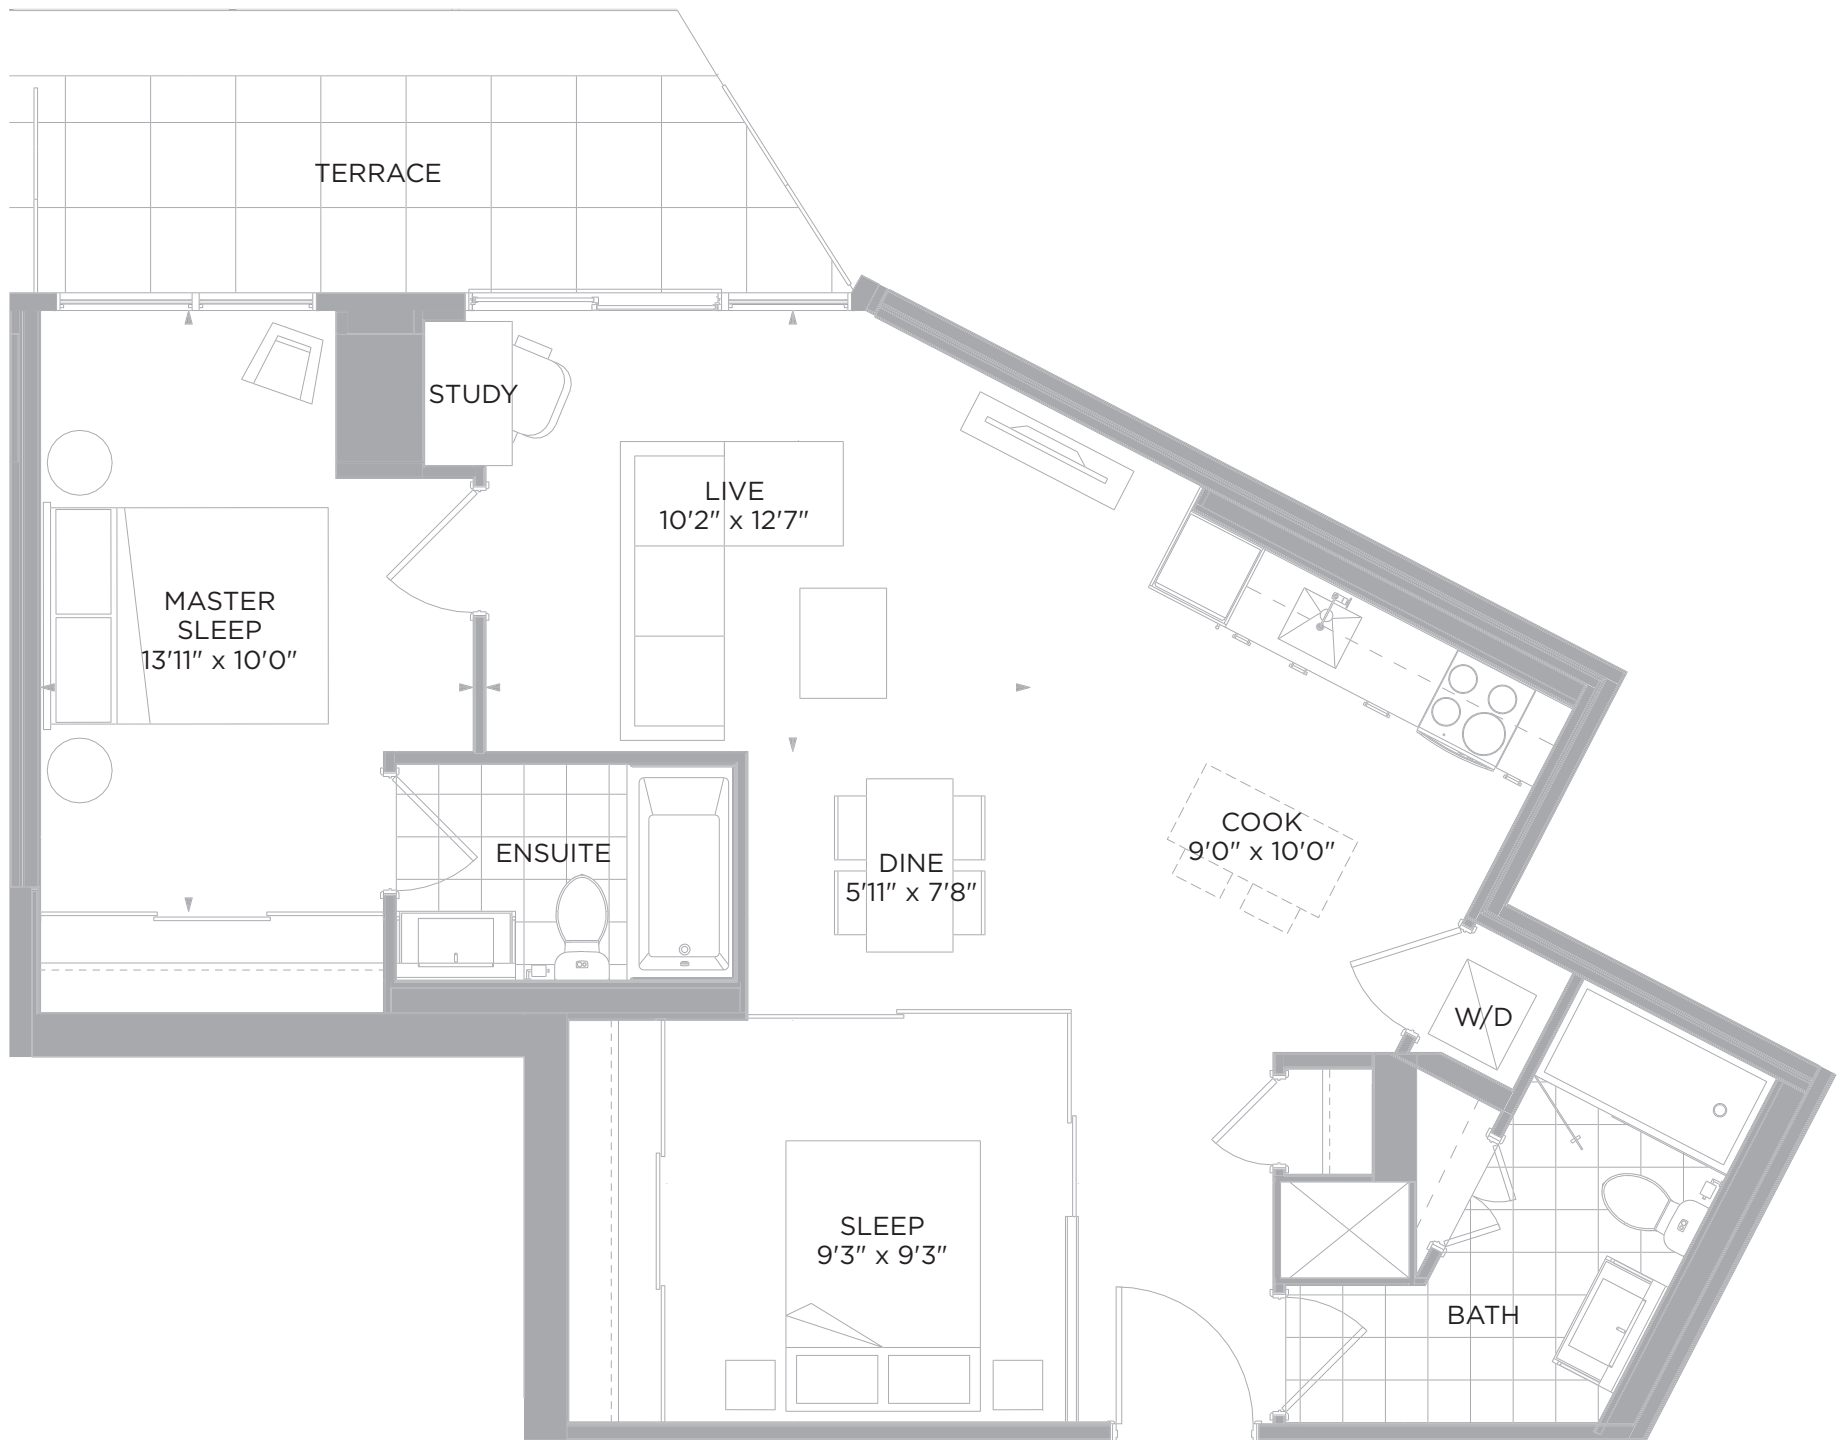

LIBERTY MARKET  
TOWER

# LT 819

TWO BEDROOM + STUDY 819 SQ.FT.  
TERRACE 88 SQ.FT.

Level 7

All dimensions, specifications and drawings are approximate. Exterior wall, windows, balcony and terrace conditions vary. Actual square footage may vary from the stated floorplan. E. & O. E. Furniture not included. Refer to Keyplate for unit location and orientation.