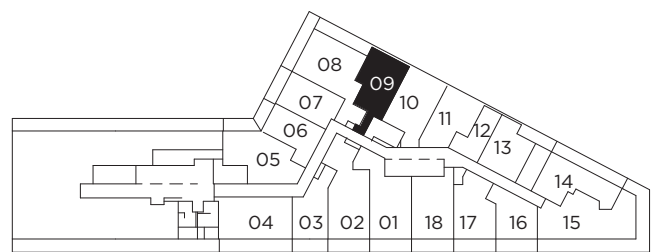

LIBERTY MARKET
TOWER

LT 641

ONE BEDROOM + FLEX 641 SQ.FT.

Level 7

All dimensions, specifications and drawings are approximate. Exterior wall, windows, balcony and terrace conditions vary. Actual square footage may vary from the stated floorplan. E. & O. E. Furniture not included. Refer to Keyplate for unit location and orientation.