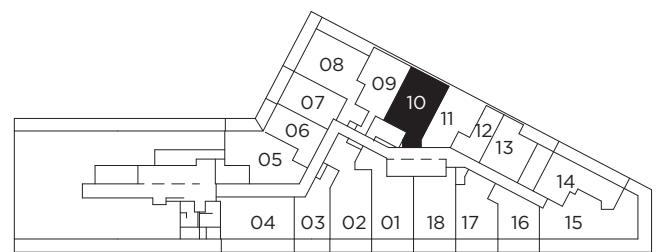

LIBERTY MARKET
TOWER

LT 706

JUNIOR TWO BEDROOM 706 SQ.FT.

Level 7

All dimensions, specifications and drawings are approximate. Exterior wall, windows, balcony and terrace conditions vary. Actual square footage may vary from the stated floorplan. E. & O. E. Furniture not included. Refer to Keyplate for unit location and orientation.