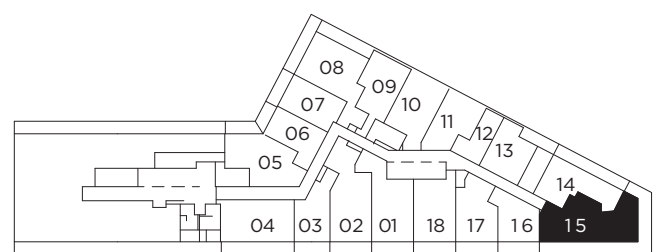

LIBERTY MARKET
TOWER

LT 1010

THREE BEDROOM + DEN 1010 SQ.FT.
TERRACE 451 SQ.FT.

Level 7

All dimensions, specifications and drawings are approximate. Exterior wall, windows, balcony and terrace conditions vary. Actual square footage may vary from the stated floorplan. E. & O. E. Furniture not included. Refer to Keyplate for unit location and orientation.