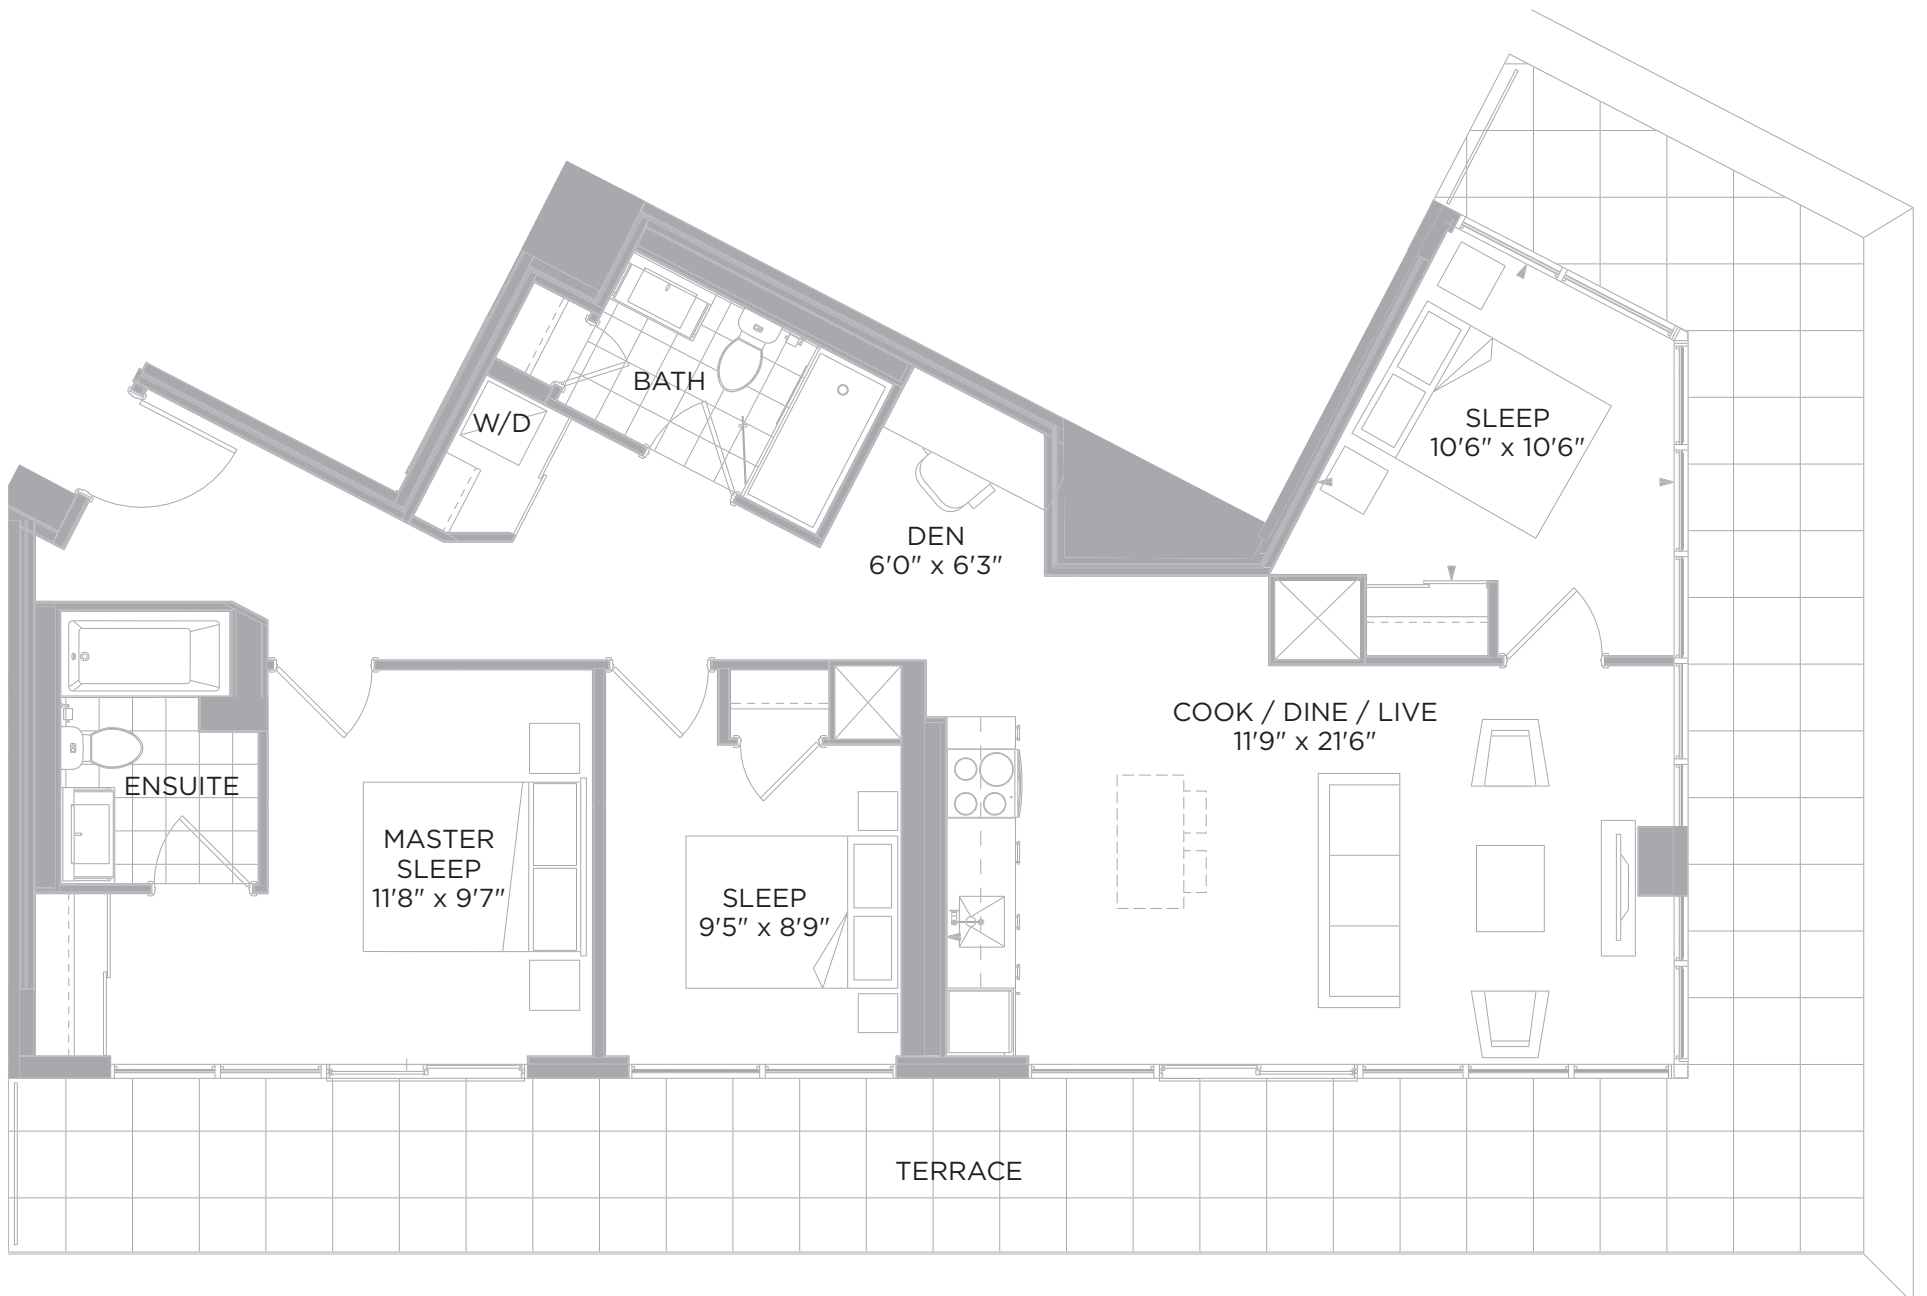

LIBERTY MARKET
TOWER

LT 1010

THREE BEDROOM + DEN 1010 SQ.FT.
TERRACE 451 SQ.FT.

Level 7

All dimensions, specifications and drawings are approximate. Exterior wall, windows, balcony and terrace conditions vary. Actual square footage may vary from the stated floorplan. E. & O. E. Furniture not included. Refer to Keyplate for unit location and orientation.