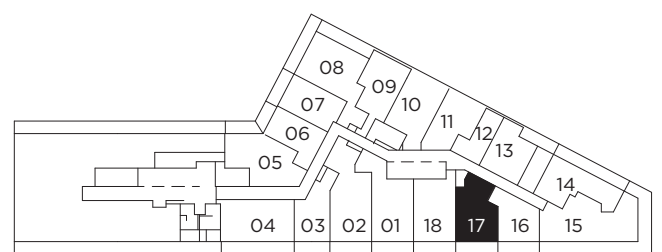

LIBERTY MARKET
TOWER

LT 615

ONE BEDROOM + FLEX 615 SQ.FT.
TERRACE 109 SQ.FT.

Level 7