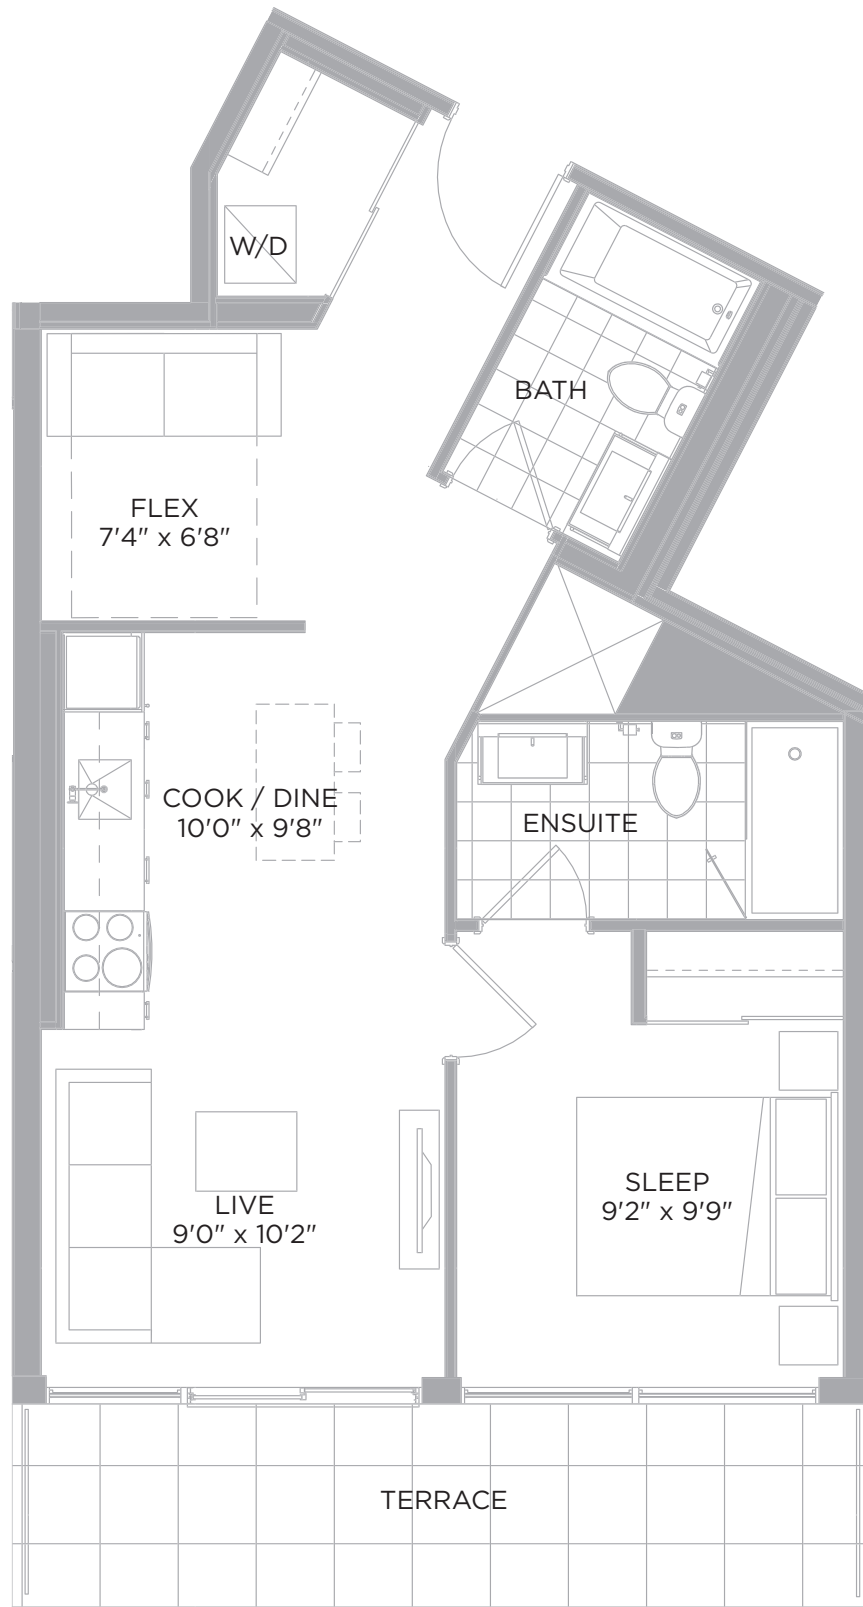

LIBERTY MARKET
TOWER

LT 615

ONE BEDROOM + FLEX 615 SQ.FT.
TERRACE 109 SQ.FT.

Level 7