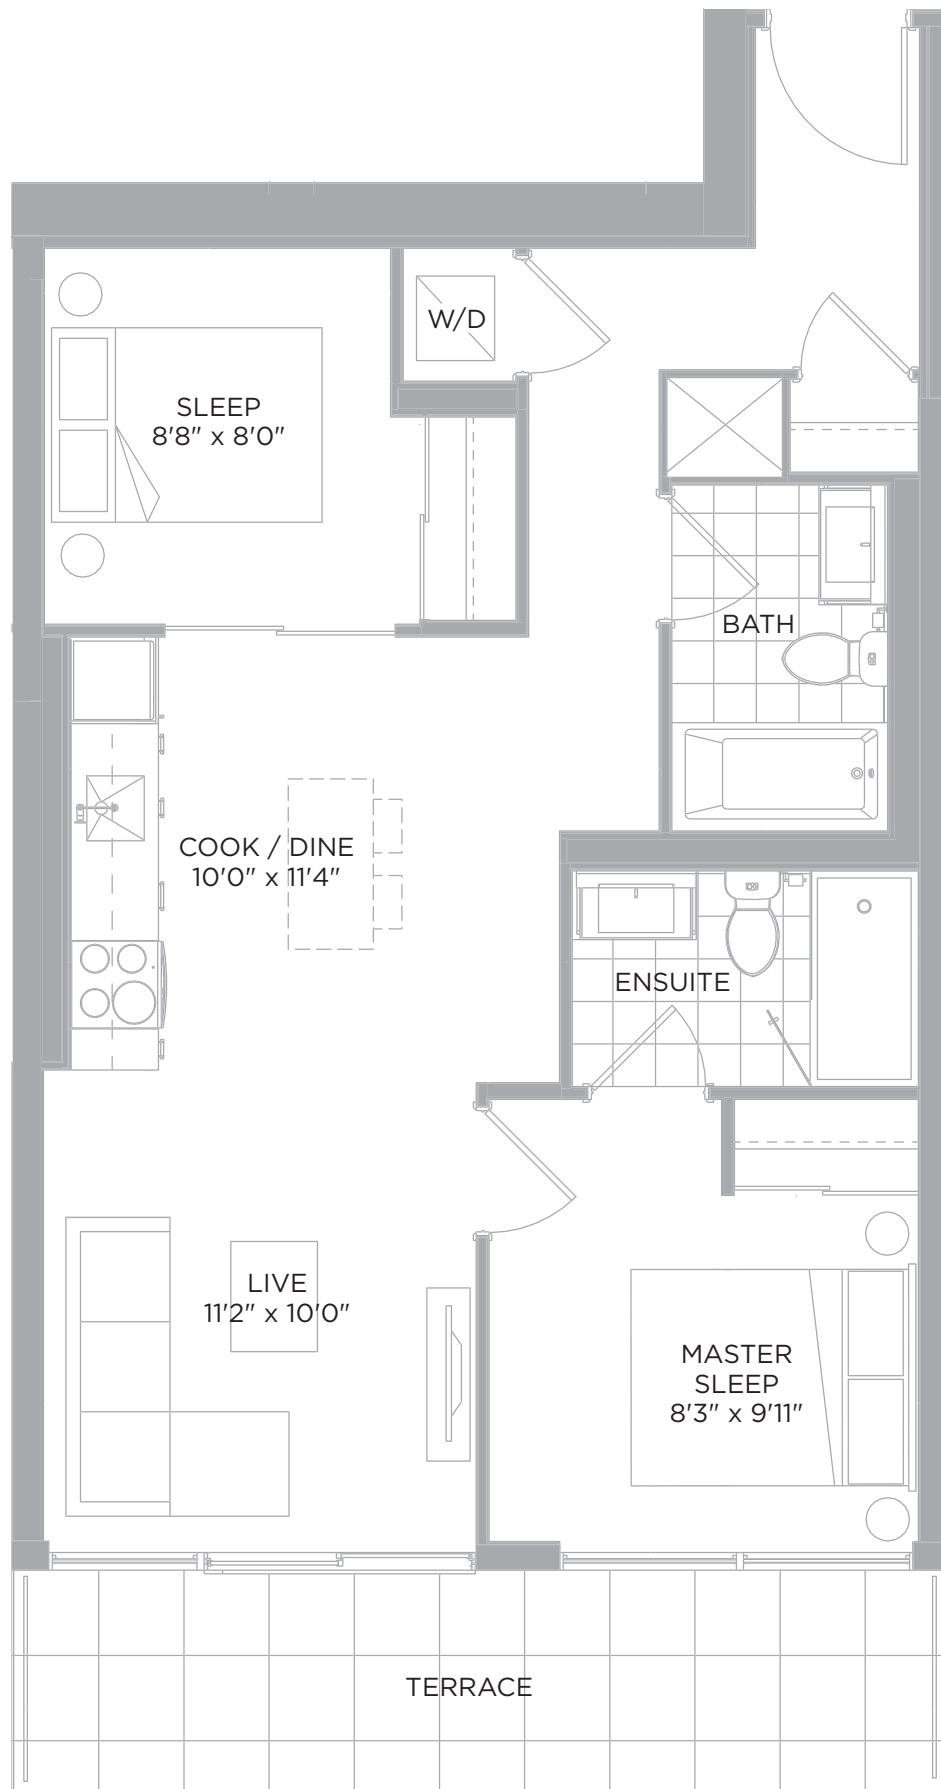

LIBERTY MARKET
TOWER

LT 696

TWO BEDROOM 696 SQ.FT.
TERRACE 109 SQ.FT.

Level 7

All dimensions, specifications and drawings are approximate. Exterior wall, windows, balcony and terrace conditions vary. Actual square footage may vary from the stated floorplan. E. & O. E. Furniture not included. Refer to Keyplate for unit location and orientation.