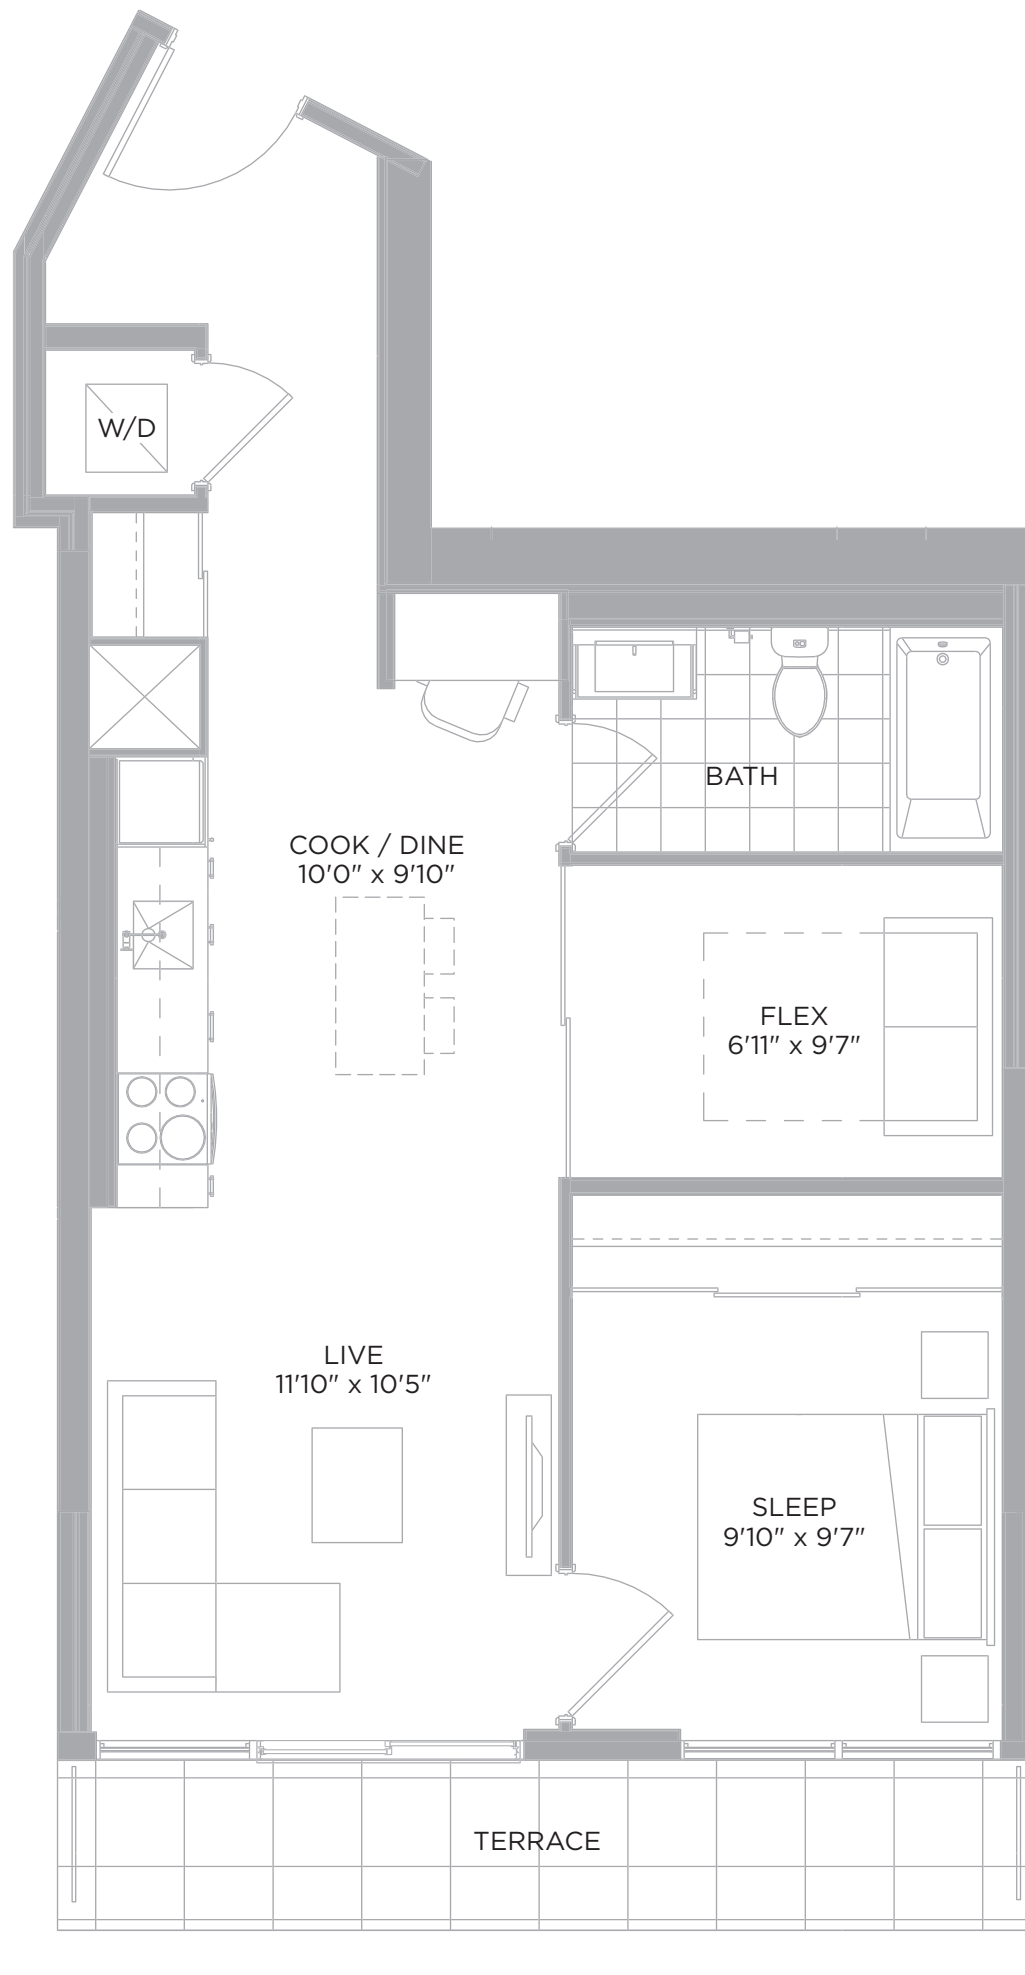

LIBERTY MARKET  
TOWER

# LT 664

ONE BEDROOM + FLEX 664 SQ.FT.  
TERRACE 79 SQ.FT.

Level 8

All dimensions, specifications and drawings are approximate. Exterior wall, windows, balcony and terrace conditions vary. Actual square footage may vary from the stated floorplan. E. & O. E. Furniture not included. Refer to Keyplate for unit location and orientation.