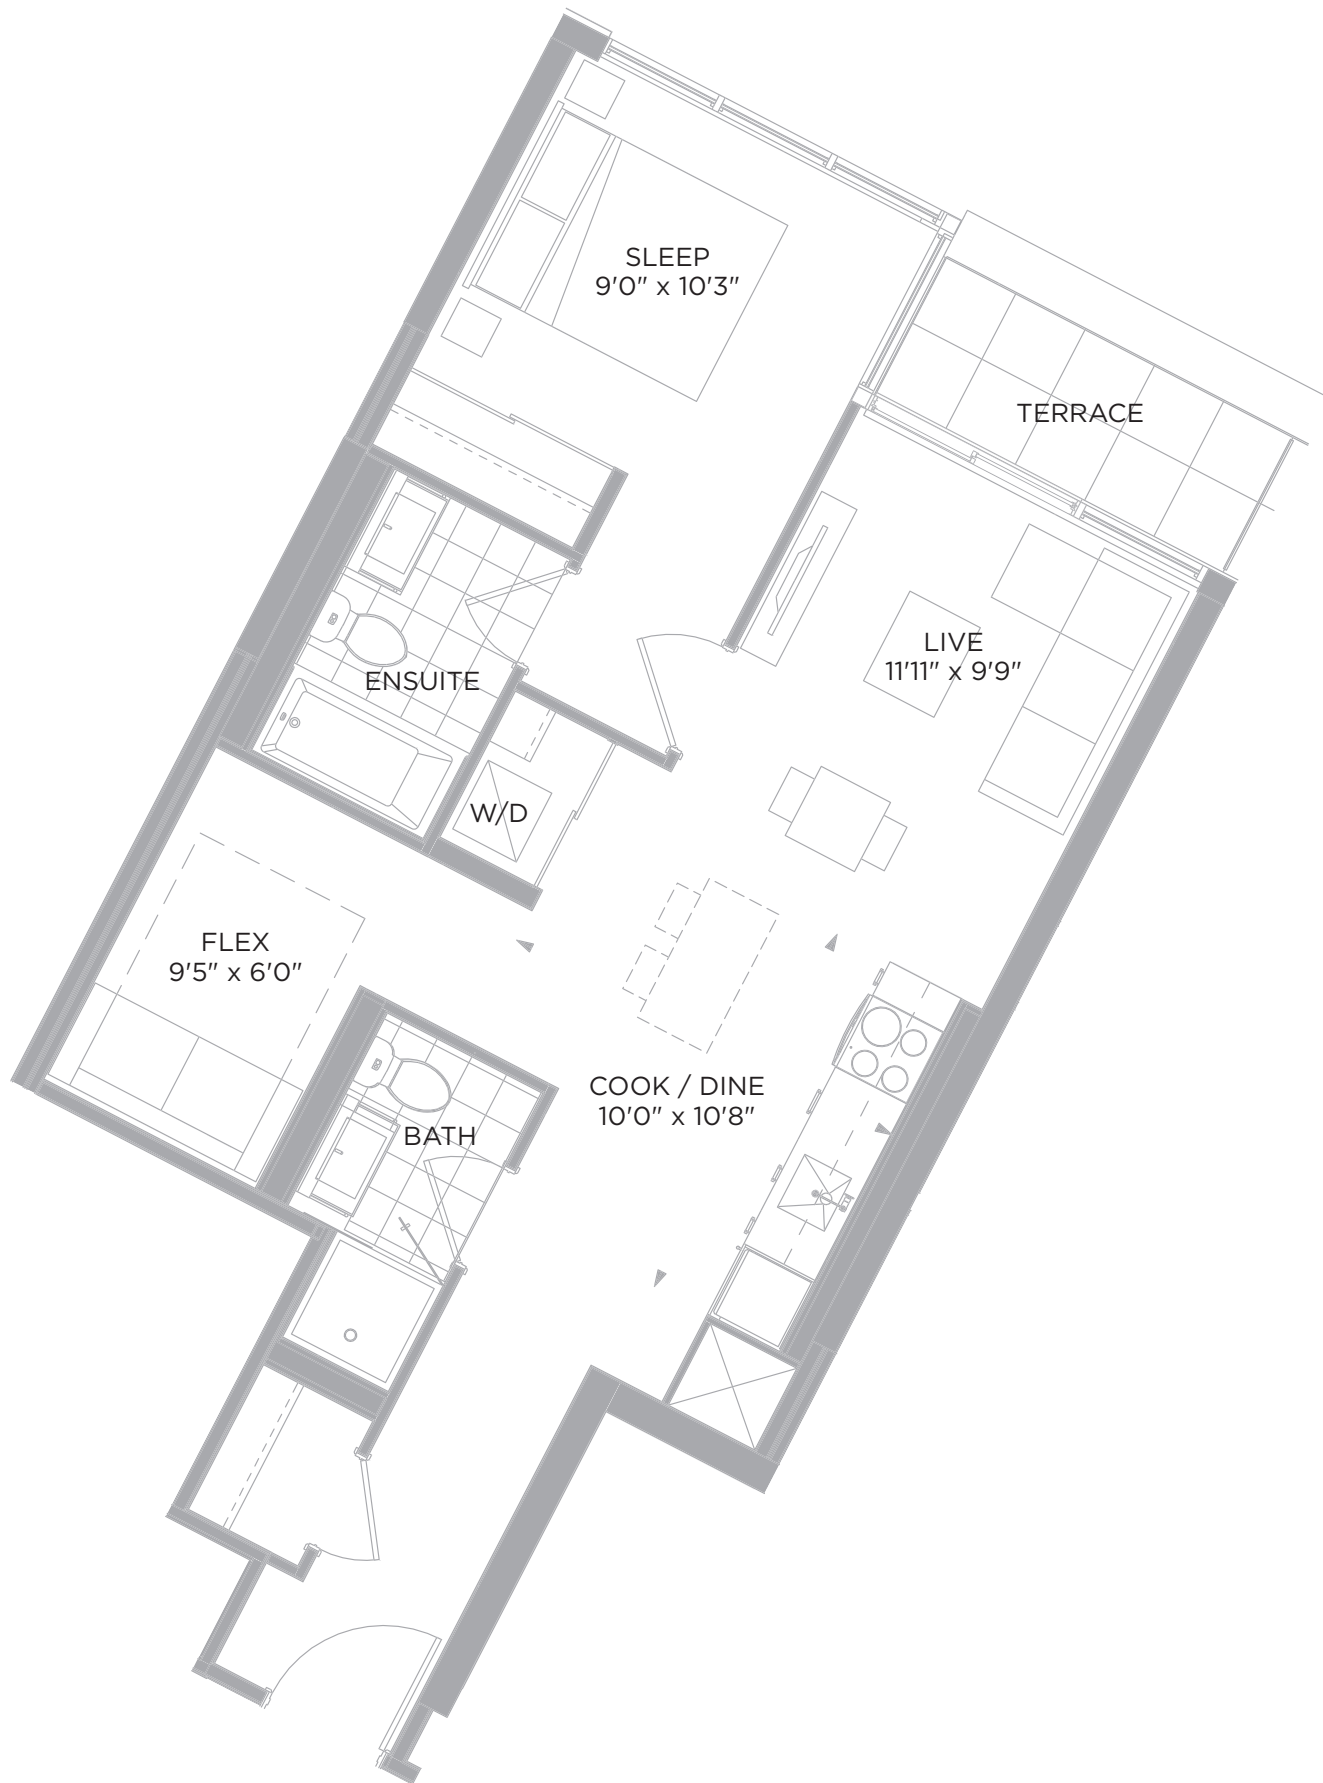

LIBERTY MARKET
TOWER

LT 699

ONE BEDROOM + FLEX 699 SQ.FT.
TERRACE 39 SQ.FT.

Level 8

All dimensions, specifications and drawings are approximate. Exterior wall, windows, balcony and terrace conditions vary. Actual square footage may vary from the stated floorplan. E. & O. E. Furniture not included. Refer to Keyplate for unit location and orientation.