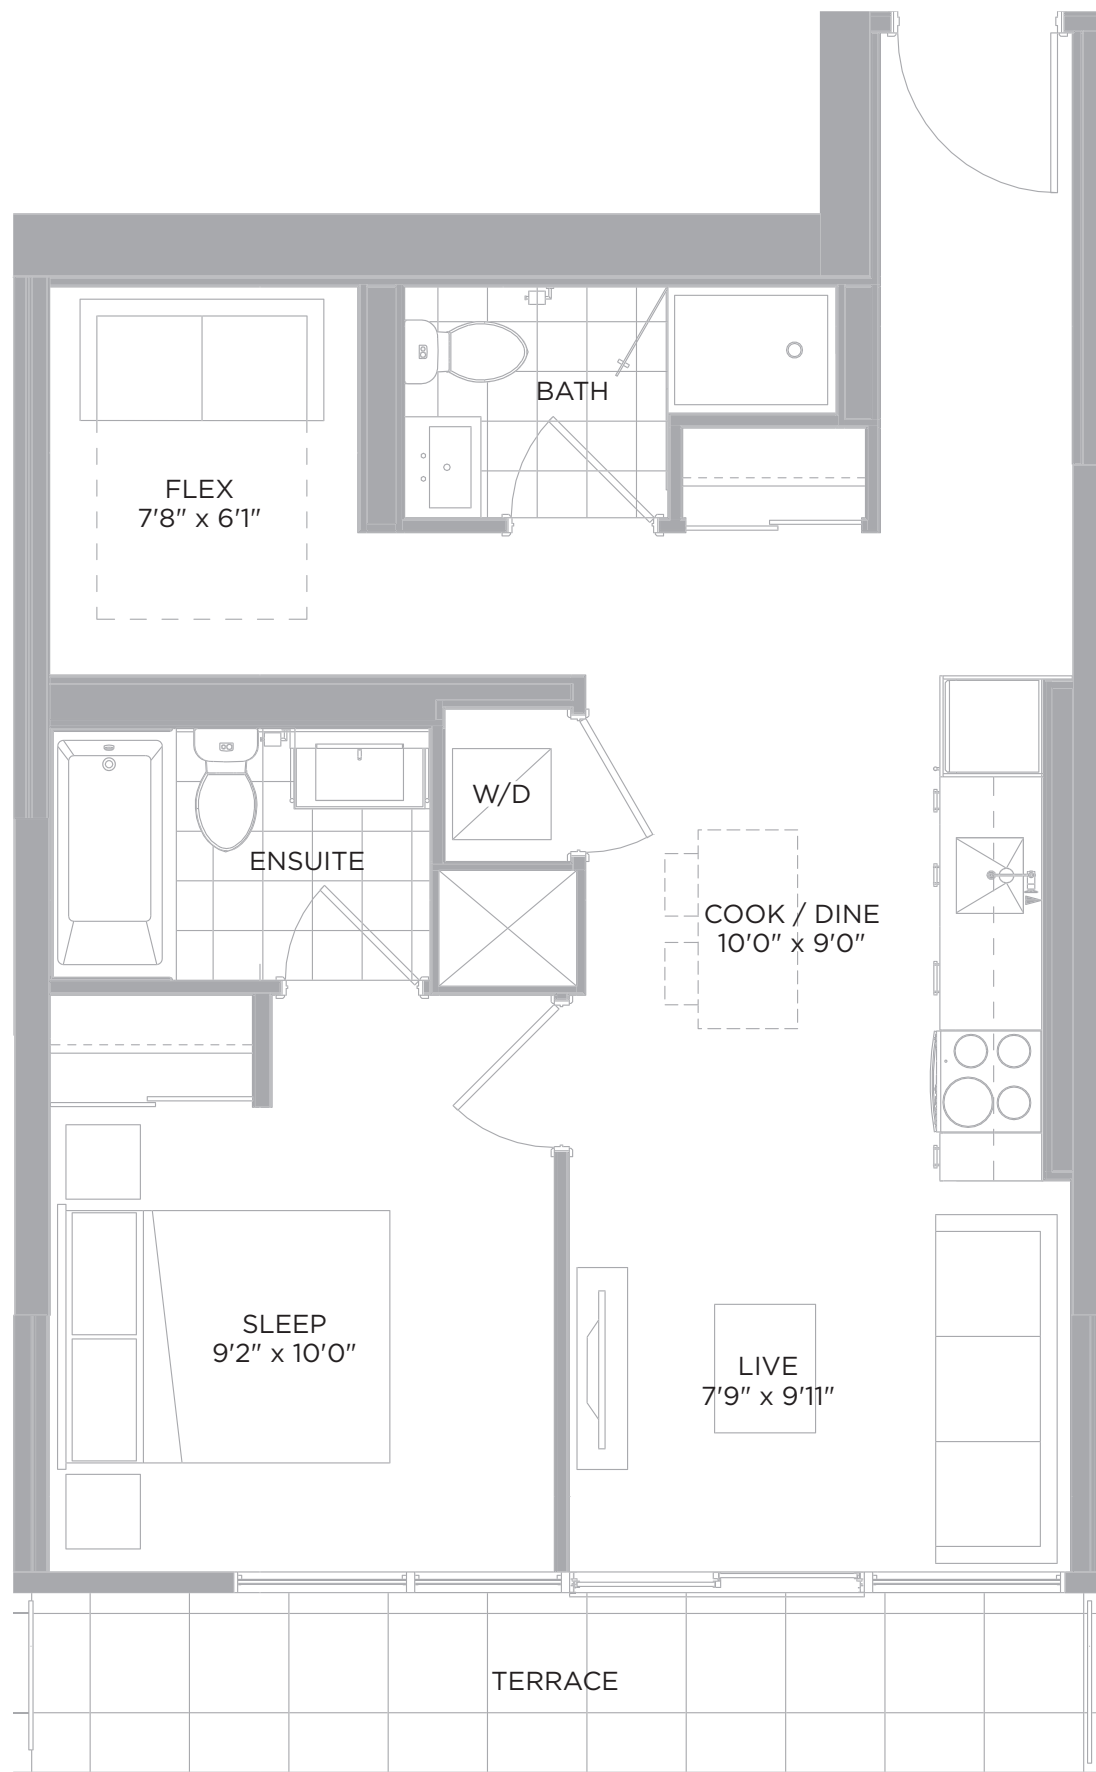

LIBERTY MARKET
TOWER

LT 597

ONE BEDROOM + FLEX 597 SQ.FT.
TERRACE 79 SQ.FT.

Level 8

All dimensions, specifications and drawings are approximate. Exterior wall, windows, balcony and terrace conditions vary. Actual square footage may vary from the stated floorplan. E. & O. E. Furniture not included. Refer to Keyplate for unit location and orientation.