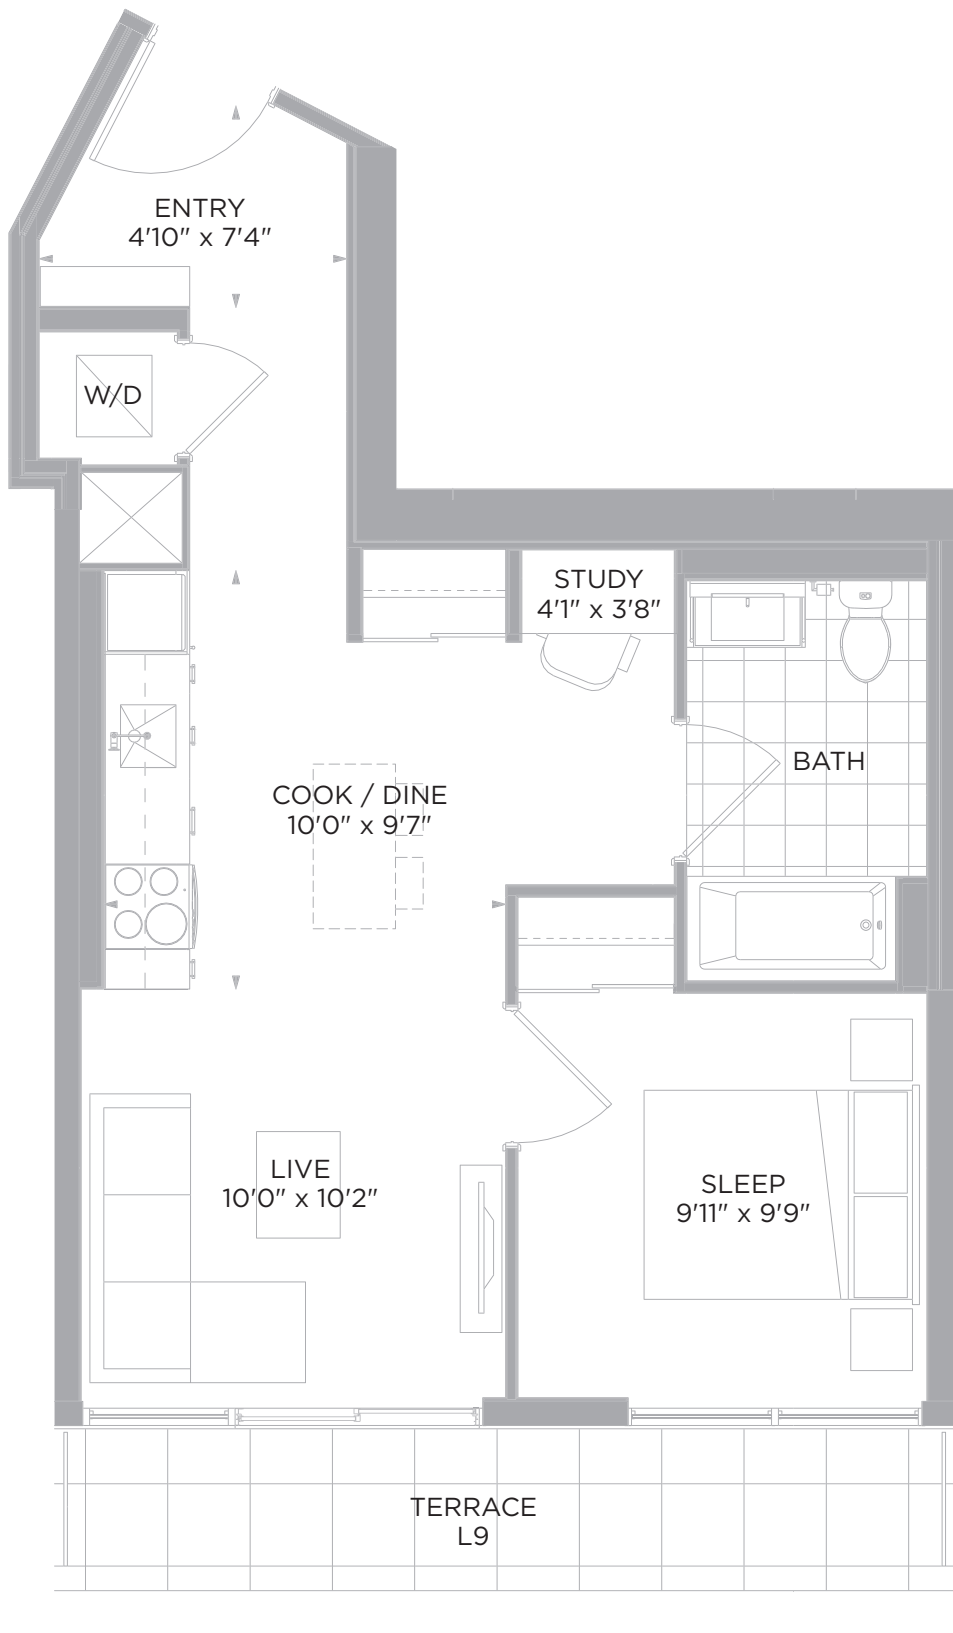

LIBERTY MARKET
TOWER

LT 553

ONE BEDROOM + STUDY 553 SQ.FT.
TERRACE | LEVEL 9 84 SQ.FT.
BALCONY | LEVEL 10-28 103 SQ.FT.

Level 9

Level 10

Level 11-15

Level 16

Level 17-19

Level 20-24

Level 25

Level 26-27

Level 28

All dimensions, specifications and drawings are approximate. Exterior wall, windows, balcony and terrace conditions vary. Actual square footage may vary from the stated floorplan. E. & O. E. Furniture not included. Refer to Keyplate for unit location and orientation.