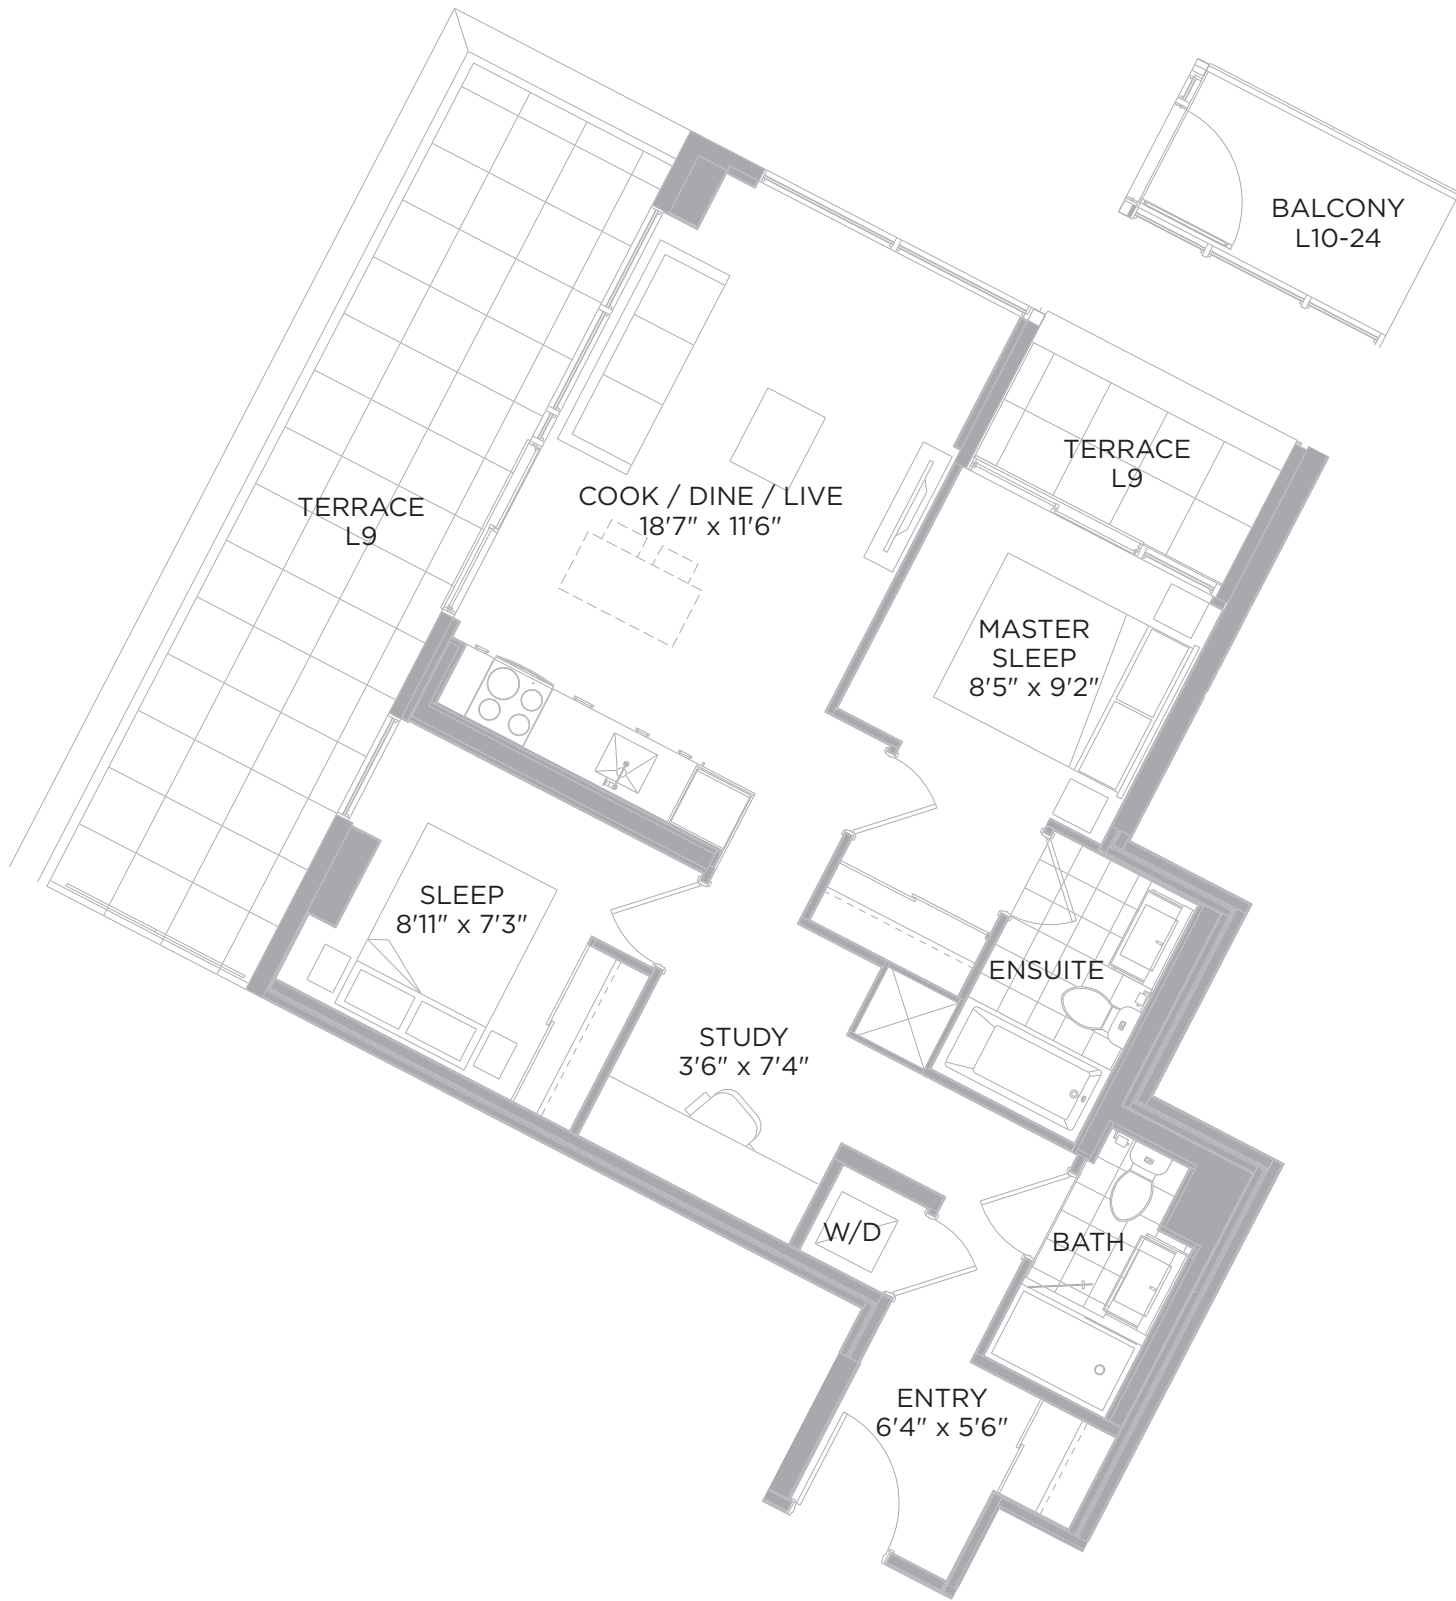

LIBERTY MARKET
TOWER

LT 756

TWO BEDROOM + STUDY 756 SQ.FT.
TERRACE | LEVEL 9 195, 35 SQ.FT.
BALCONY | LEVEL 10-24 42 SQ.FT.

Level 9

Level 10

Level 11-15

Level 16

Level 17-19

Level 20-24

All dimensions, specifications and drawings are approximate. Exterior wall, windows, balcony and terrace conditions vary. Actual square footage may vary from the stated floorplan. E. & O. E. Furniture not included. Refer to Keyplate for unit location and orientation.