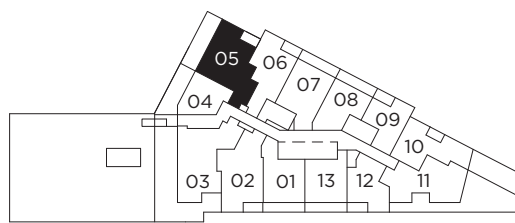

LIBERTY MARKET
TOWER

LT 756

TWO BEDROOM + STUDY 756 SQ.FT.
TERRACE | LEVEL 9 195, 35 SQ.FT.
BALCONY | LEVEL 10-24 42 SQ.FT.

Level 9

Level 10

Level 11-15

Level 16

Level 17-19

Level 20-24

All dimensions, specifications and drawings are approximate. Exterior wall, windows, balcony and terrace conditions vary. Actual square footage may vary from the stated floorplan. E. & O. E. Furniture not included. Refer to Keyplate for unit location and orientation.