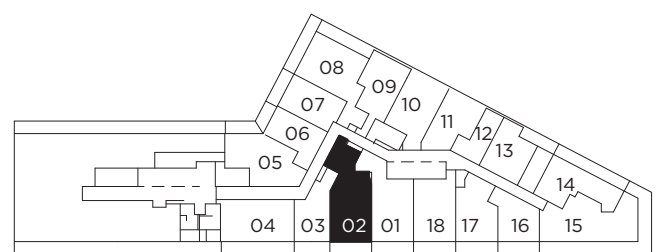

LIBERTY MARKET
TOWER

LT 913

TWO BEDROOM + FLEX 913 SQ.FT.
TERRACE 109 SQ.FT.

Level 7

All dimensions, specifications and drawings are approximate. Exterior wall, windows, balcony and terrace conditions vary. Actual square footage may vary from the stated floorplan. E. & O. E. Furniture not included. Refer to Keyplate for unit location and orientation.