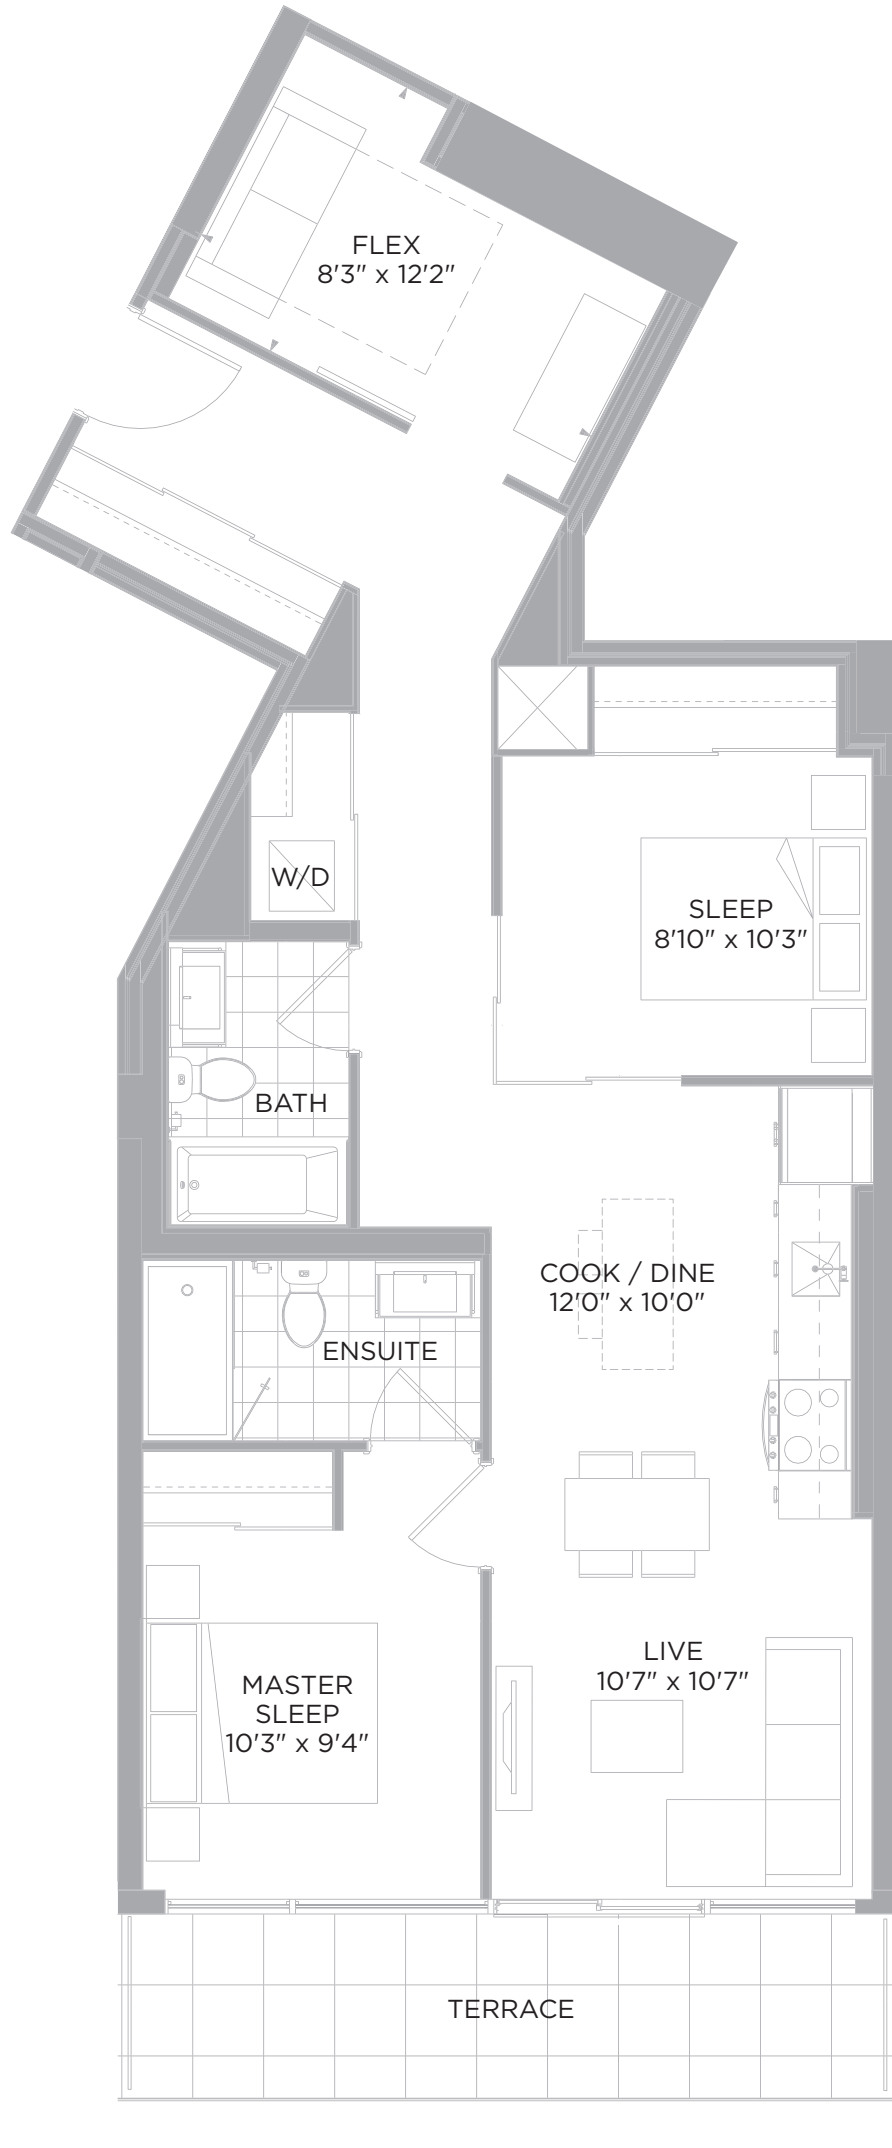

LIBERTY MARKET
TOWER

LT 913

TWO BEDROOM + FLEX 913 SQ.FT.
TERRACE 109 SQ.FT.

Level 7

All dimensions, specifications and drawings are approximate. Exterior wall, windows, balcony and terrace conditions vary. Actual square footage may vary from the stated floorplan. E. & O. E. Furniture not included. Refer to Keyplate for unit location and orientation.